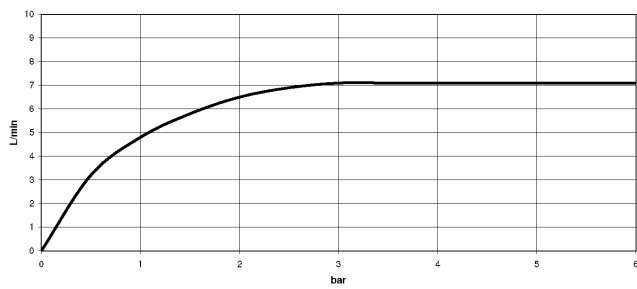

SYMETRICS Deck-mounted basin spout without pop-up waste - Brushed Platinum

13 721 980

- 165mm projection
- fixed spout
- circular, air-enriched flow
- height of mixer 230 mm
- height up to aerator 205 mm
- hole diameter 35 mm
- rosette 60 x 60 mm
- 2x screw-in M 10 x 1 pressure hose, leak-tested
- 1/2" connection
- max. flow 7 l/min
- lead-free

SYMETRICS Deck-mounted basin spout without pop-up waste - Brushed Platinum

13 721 980
mm [inches]

Flow rate chart

Certificates

ETA_18519.

LGA_18651.

SYMETRICS Deck-mounted basin spout without pop-up waste - Brushed
Platinum