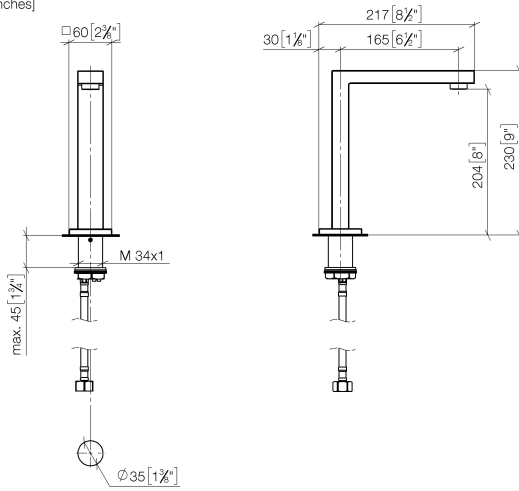

SYMETRICS Deck-mounted basin spout without pop-up waste - Brushed Platinum

13 721 980

- 165mm projection
- fixed spout
- circular, air-enriched flow
- height of mixer 230 mm
- height up to aerator 205 mm
- hole diameter 35 mm
- rosette 60 x 60 mm
- 2x screw-in M 10 x 1 pressure hose, leak-tested
- 1/2" connection
- max. flow 7 l/min
- lead-free

SYMETRICS Deck-mounted basin spout without pop-up waste - Brushed Platinum

13 721 980
mm [inches]

Flow rate chart

Certificates

ETA_18519.

LGA_18651.

SYMETRICS Deck-mounted basin spout without pop-up waste - Brushed
Platinum